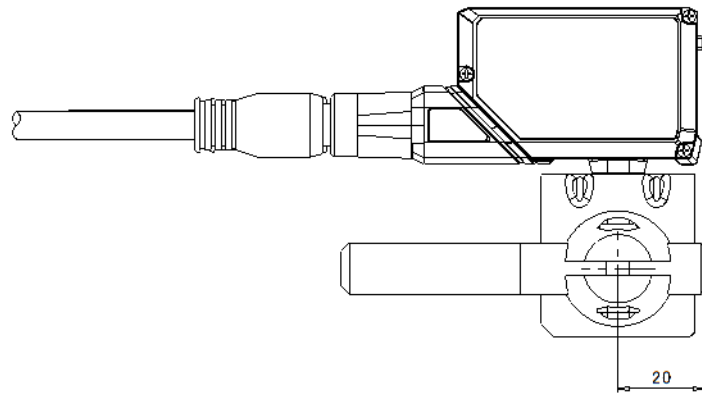

OP-88697

Adjustable bracket

*Please note that accessories depicted in the image are for illustrative purposes only and may not be included with the product.

Dimensions

* Download CAD file or product manual for larger image/text and more detail.

SR-X100_OP-88697

SR-X300_OP-88697

SR-X300(ROATING)_OP-88697

SR-X100P/X100WP

SR-X300P/X300WP

SR-X300P/X300WP