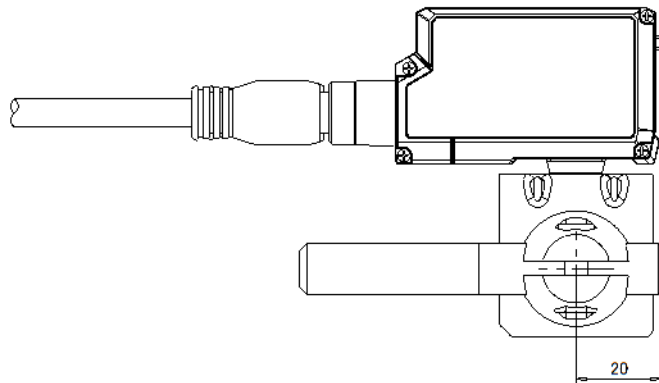

OP-88697

Adjustable bracket

*Please note that accessories depicted in the image are for illustrative purposes only and may not be included with the product.

Dimensions

* Download CAD file or product manual for larger image/text and more detail.

SR-X100_OP-88697

SR-X300_OP-88697

SR-X300(ROATING)_OP-88697

SR-X100P/X100WP

SR-X300P/X300WP

SR-X300P/X300WP