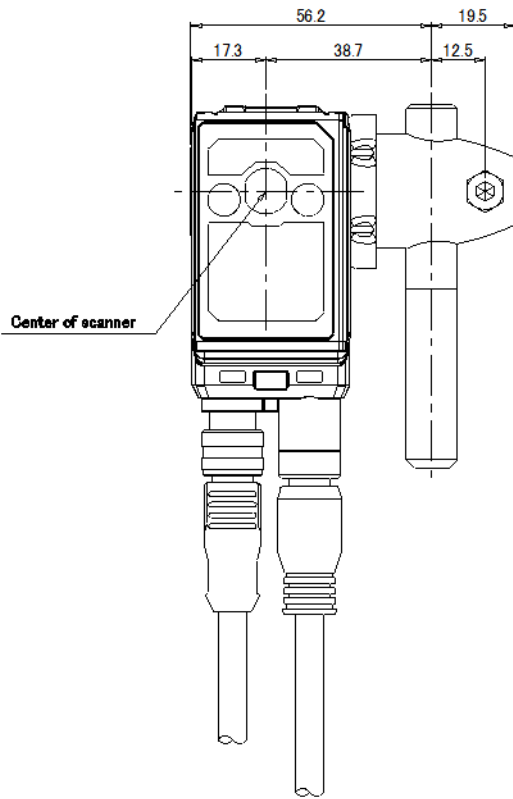

OP-88697

Adjustable bracket

*Please note that accessories depicted in the image are for illustrative purposes only and may not be included with the product.

Dimensions

* Download CAD file or product manual for larger image/text and more detail.

SR-X100_OP-88697

SR-X300_OP-88697

SR-X300(ROATING)_OP-88697

SR-X100P/X100WP

SR-X300P/X300WP

SR-X300P/X300WP