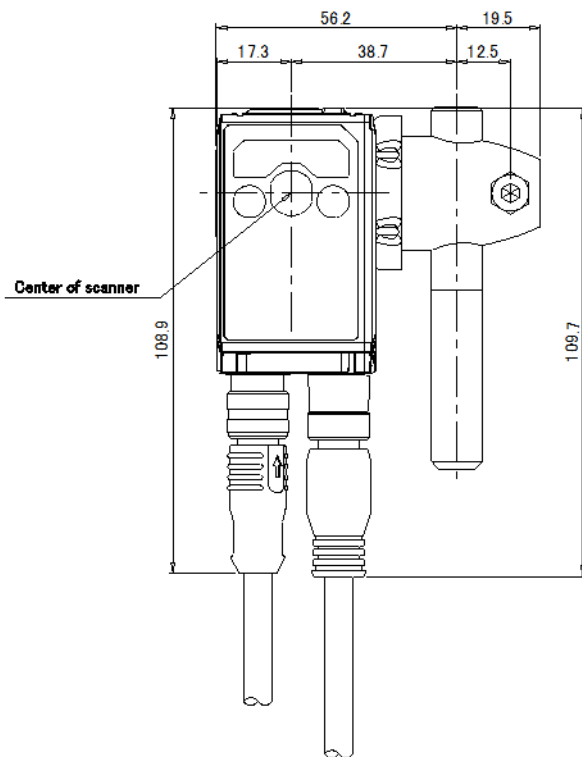

OP-88697

Adjustable bracket

*Please note that accessories depicted in the image are for illustrative purposes only and may not be included with the product.

Dimensions

* Download CAD file or product manual for larger image/text and more detail.

SR-X100_OP-88697

SR-X300_OP-88697

SR-X300(ROATING)_OP-88697

SR-X100P/X100WP

SR-X300P/X300WP

SR-X300P/X300WP