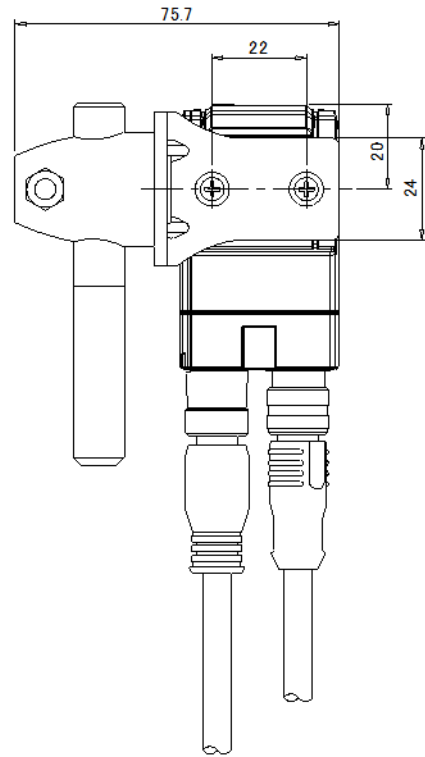

OP-88697

Adjustable bracket

*Please note that accessories depicted in the image are for illustrative purposes only and may not be included with the product.

Dimensions

* Download CAD file or product manual for larger image/text and more detail.

SR-X100_OP-88697

SR-X300_OP-88697

SR-X300(ROATING)_OP-88697

SR-X100P/X100WP

SR-X300P/X300WP

SR-X300P/X300WP