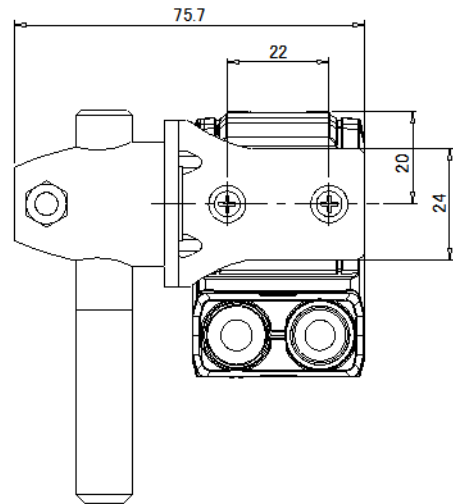

OP-88697

Adjustable bracket

*Please note that accessories depicted in the image are for illustrative purposes only and may not be included with the product.

Dimensions

* Download CAD file or product manual for larger image/text and more detail.

SR-X100_OP-88697

SR-X300_OP-88697

SR-X300(ROATING)_OP-88697

SR-X100P/X100WP

SR-X300P/X300WP

SR-X300P/X300WP