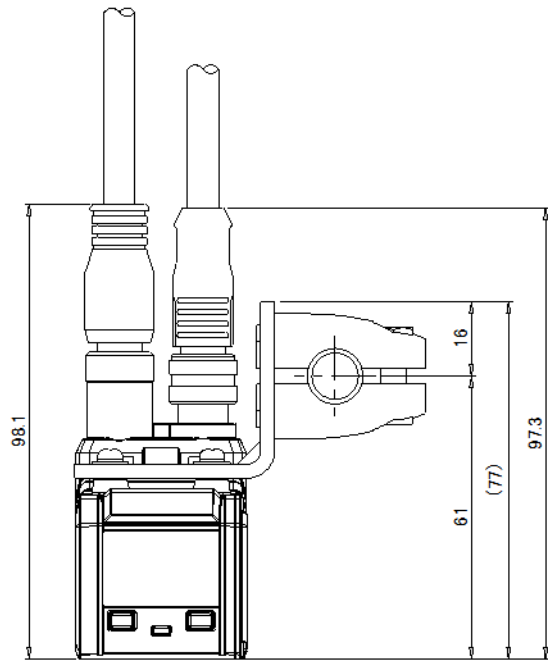

OP-88697

Adjustable bracket

*Please note that accessories depicted in the image are for illustrative purposes only and may not be included with the product.

Dimensions

* Download CAD file or product manual for larger image/text and more detail.

SR-X100_OP-88697

SR-X300_OP-88697

SR-X300(ROATING)_OP-88697

SR-X100P/X100WP

SR-X300P/X300WP

SR-X300P/X300WP