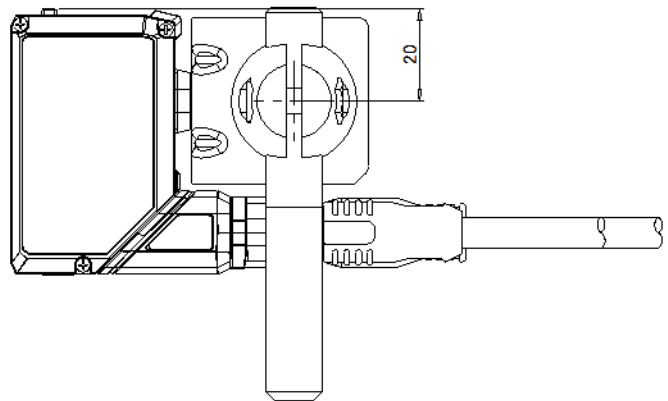

OP-88697

Adjustable bracket

*Please note that accessories depicted in the image are for illustrative purposes only and may not be included with the product.

Dimensions

* Download CAD file or product manual for larger image/text and more detail.

SR-X100_OP-88697

SR-X300_OP-88697

SR-X300(ROATING)_OP-88697

SR-X100P/X100WP

SR-X300P/X300WP

SR-X300P/X300WP