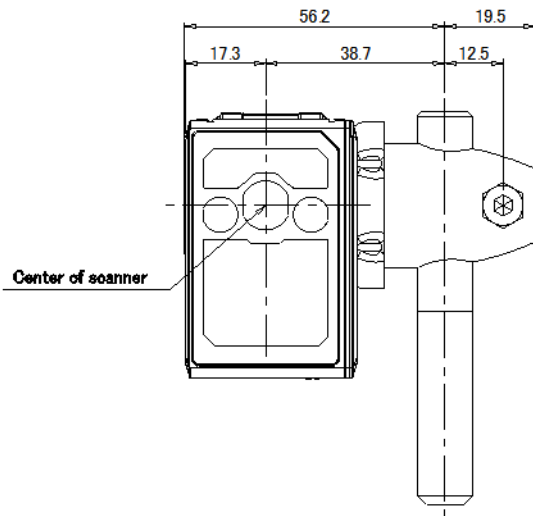

OP-88697

Adjustable bracket

*Please note that accessories depicted in the image are for illustrative purposes only and may not be included with the product.

Dimensions

* Download CAD file or product manual for larger image/text and more detail.

SR-X100_OP-88697

SR-X300_OP-88697

SR-X300(ROATING)_OP-88697

SR-X100P/X100WP

SR-X300P/X300WP

SR-X300P/X300WP