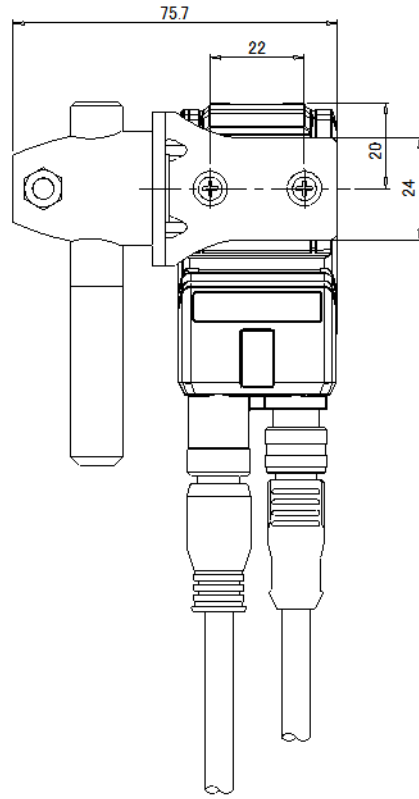

OP-88697

Adjustable bracket

*Please note that accessories depicted in the image are for illustrative purposes only and may not be included with the product.

Dimensions

* Download CAD file or product manual for larger image/text and more detail.

SR-X100_OP-88697

SR-X300_OP-88697

SR-X300(ROATING)_OP-88697

SR-X100P/X100WP

SR-X300P/X300WP

SR-X300P/X300WP