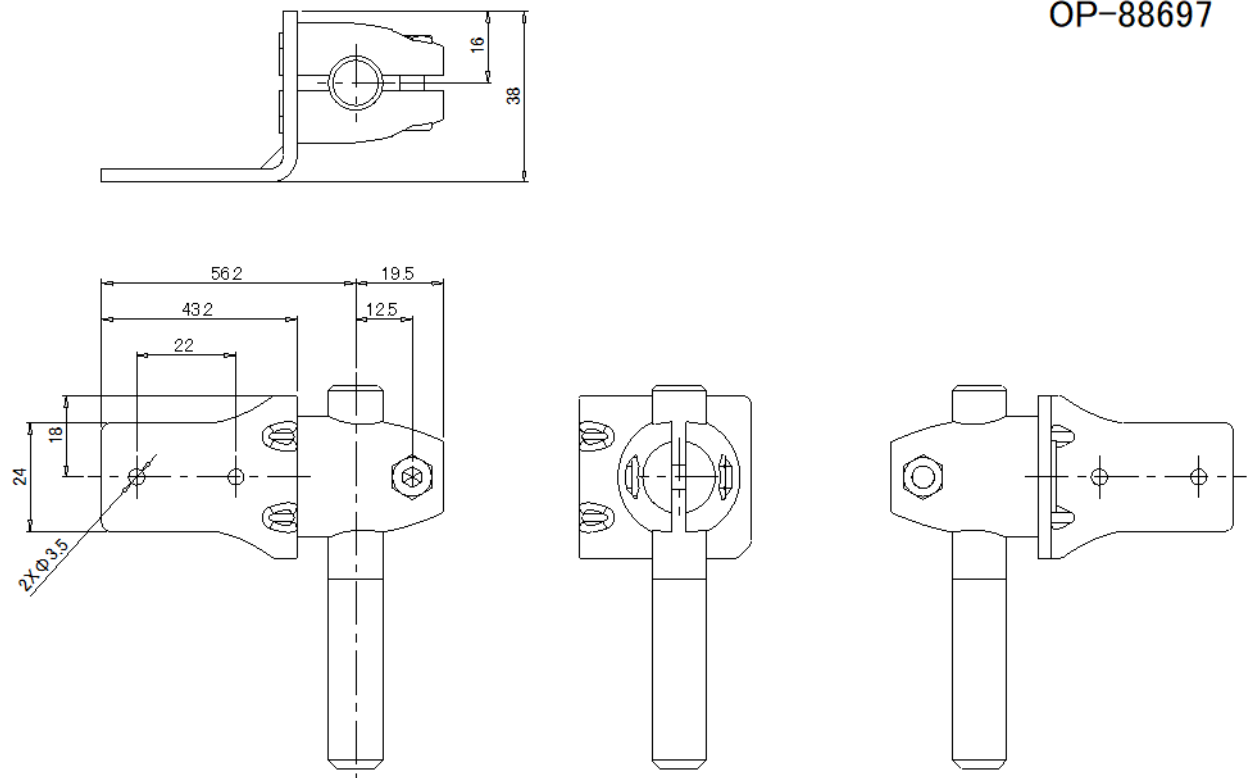

OP-88697

Adjustable bracket

*Please note that accessories depicted in the image are for illustrative purposes only and may not be included with the product.

Dimensions

* Download CAD file or product manual for larger image/text and more detail.

SR-X100_OP-88697

SR-X300_OP-88697

SR-X300(ROATING)_OP-88697

SR-X100P/X100WP

SR-X300P/X300WP

SR-X300P/X300WP